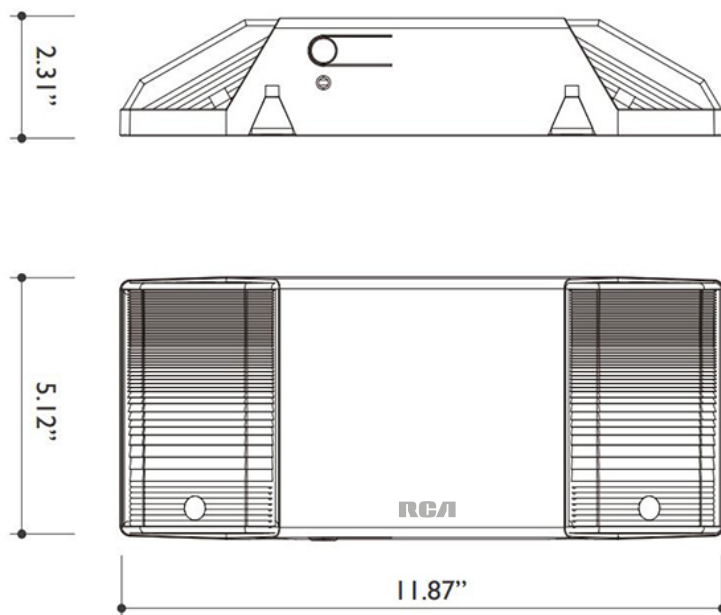

EMERGENCY LAMPS

LED PARA ILUMINACIÓN DE EXTERIOR

RCA

ESPECIFICACIONES GENERALES

INDICADORES	VALOR
VOLTAJE	120-277 V
POWER	1.2 W per head
BATTERY	90mins Ni-cad 3.6V 1000mAh
FULL RECHARGE	24 H
HOUSING COLOR	WHITE
WORKING TEMPERATURE	-20° / 60°
TIPE	FLAT
TEMPERATURE	6500K